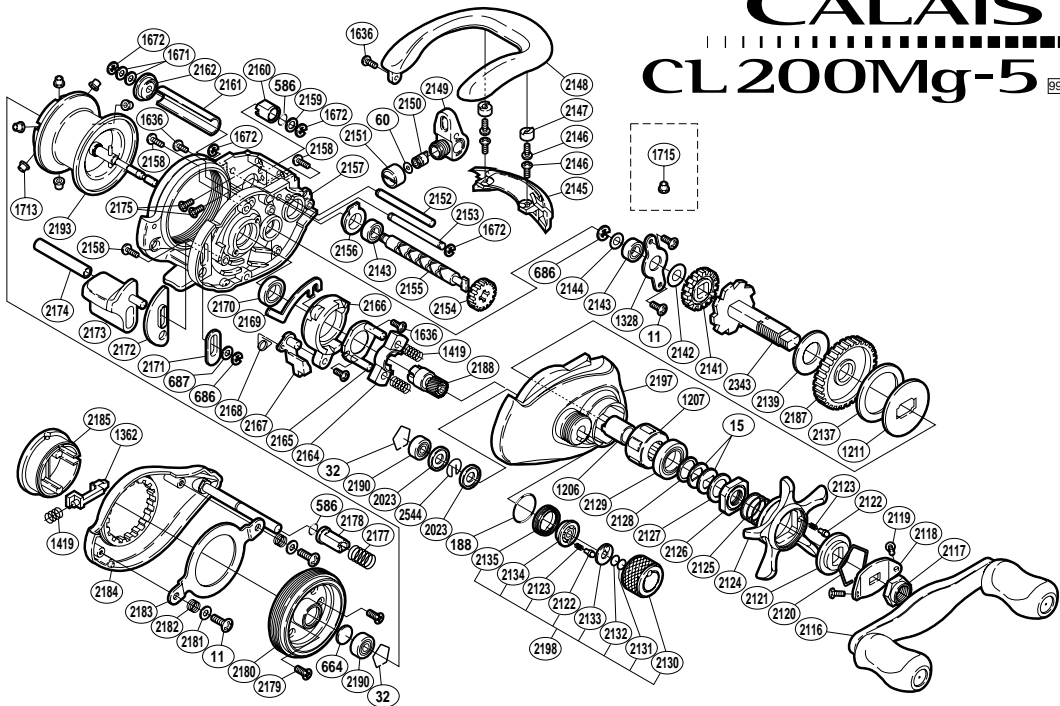

CALAIS

CL200Mg-5 ⁹⁹

BNT No.	PARTS NAMES	BNT No.	PARTS NAMES	BNT No.	PARTS NAMES
0011	Multi-Purpose Screw (A)	2128	Bearing Washer	2164	Yoke
0015	Drag Spring Washer	2129	Star Drag Bearing	2165	Clutch Cam Retainer
0032	Bearing Retainer	2130	Cast Control Cap	2166	Clutch Cam
0060	Spacer (optional)	2131	Spool Tension Spacer (B)	2167	Clutch Pawl
0188	"O" Ring	2132	Spool Tension Spacer (A)	2168	Clutch Pawl Spring
0586	Friction Ring	2133	Cast Control Click Plate	2169	Clutch Plate
0664	Spacer (B)	2134	Click Pin Holder	2170	Ball Bearing
0686	"E" Lock	2135	Cast Control Click Holder	2171	Clutch Bar Guide (A)
0687	Spacer	2137	Drag Washer (C)	2172	Clutch Bar Guide (B)
1206	Roller Clutch Inner Tube	2139	Drag Washer (A)	2173	Quick-Fire II Clutch Bar
1207	Roller Clutch Bearing	2141	Idle Gear (A)	2174	Clutch Bar Support
1211	Key Washer	2142	Idle Gear (A) Spacer	2175	Thumb Rest Screw
1328	Drive Shaft Retainer	2143	Ball Bearing	2177	Left Side Plate Spring
1362	Turnkey Pawl	2144	Drive Shaft Washer	2178	Damper (A)
1419	Yoke Spring	2145	Level Wind Protector	2179	Brake Case Screw
1636	Multi-Purpose Screw (B)	2146	Line Guard Screw	2180	Brake Case
1671	Worm Shaft Washer	2147	Line Guard Screw Cover	2181	Brake Case Ring Washer
1672	"E" Lock	2148	Thumb Rest	2182	Brake Case Ring Spring
1713	Brake Collar (green)	2149	Line Guide	2183	Brake Case Ring
2023	Spool Shaft Clip Holder	2150	Line Guide Pawl	2184	Left Side Plate
2116	Handle Assembly	2151	Pawl Cap	2185	Turnkey Dial
2117	Handle Nut	2152	Level Wind Guide	2187	Drive Gear
2118	Handle Nut Plate	2153	Line Guard (C)	2188	Pinion Gear
2119	Nut Plate Screw	2154	Idle Gear (C)	2190	Ball Bearing
2120	Click Plate Retainer	2155	Worm Shaft	2193	Spool Assembly
2121	Star Drag Click Plate	2156	Worm Bushing (A)	2197	Right Side Plate
2122	Click Pin	2157	One-Piece Frame	2198	Cast Control Cap Assembly
2123	Click Spring	2158	Right Side Plate Screw	2343	Drive Shaft
2124	Star Drag	2159	Damper Washer	2544	Spool Shaft Clip
2125	Star Drag Spring	2160	Damper (B)		
2126	Star Drag Nut	2161	Level Wind Guard		
2127	Star Drag Spacer	2162	Worm Bushing (B)	1715	Brake Collar (red)